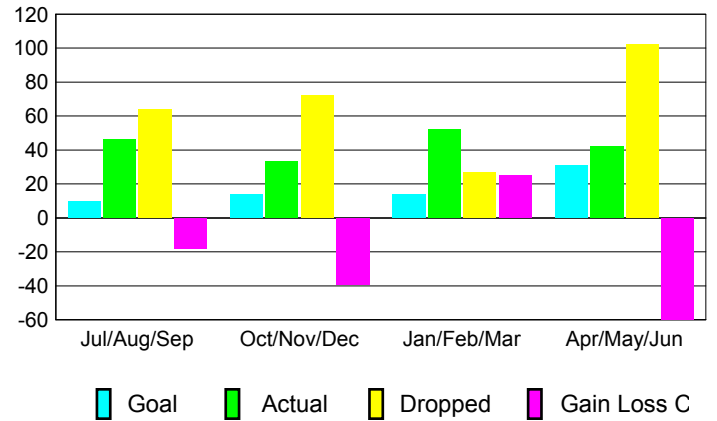

GMT: **Gary Fry**

Location: **WISCONSIN**

GMT CA: **1**

CLUBS

Month	New Club Goal	Actual New Clubs	Actual Dropped Clubs	Gain/Loss of Clubs
2012-2013				
Jul/Aug/Sep	0	0	0	0
Oct/Nov/Dec	0	0	0	0
Jan/Feb/Mar	0	0	0	0
Apr/May/June	1	0	0	0
Totals	1	0	0	0

Club Results 2012-2013
Goal, New, Dropped, Gain/Loss

YTD Status Quo Clubs 2012-2013

Status Quo Clubs Compared to Status Quo Members

Club Gain/Loss 2012-2013

MEMBERSHIP

Month	Net Memb Goal	Actual New Memb	Actual Dropped Memb	Gain/Loss of Memb
2012-2013				
Jul/Aug/Sep	10	46	64	-18
Oct/Nov/Dec	14	33	72	-39
Jan/Feb/Mar	14	52	27	25
Apr/May/June	31	42	102	-60
Totals	69	173	265	-92

Membership Results 2012-2013
Goal, New, Dropped, Gain/Loss

Gender Comparison 2012-2013

Membership Gain/Loss 2012-2013